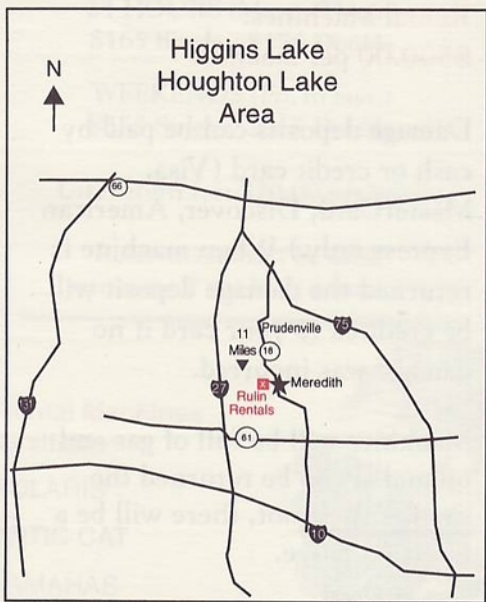

☆ ☆ ☆

RULIN SNOWMOBILE RENTAL

☆ ☆